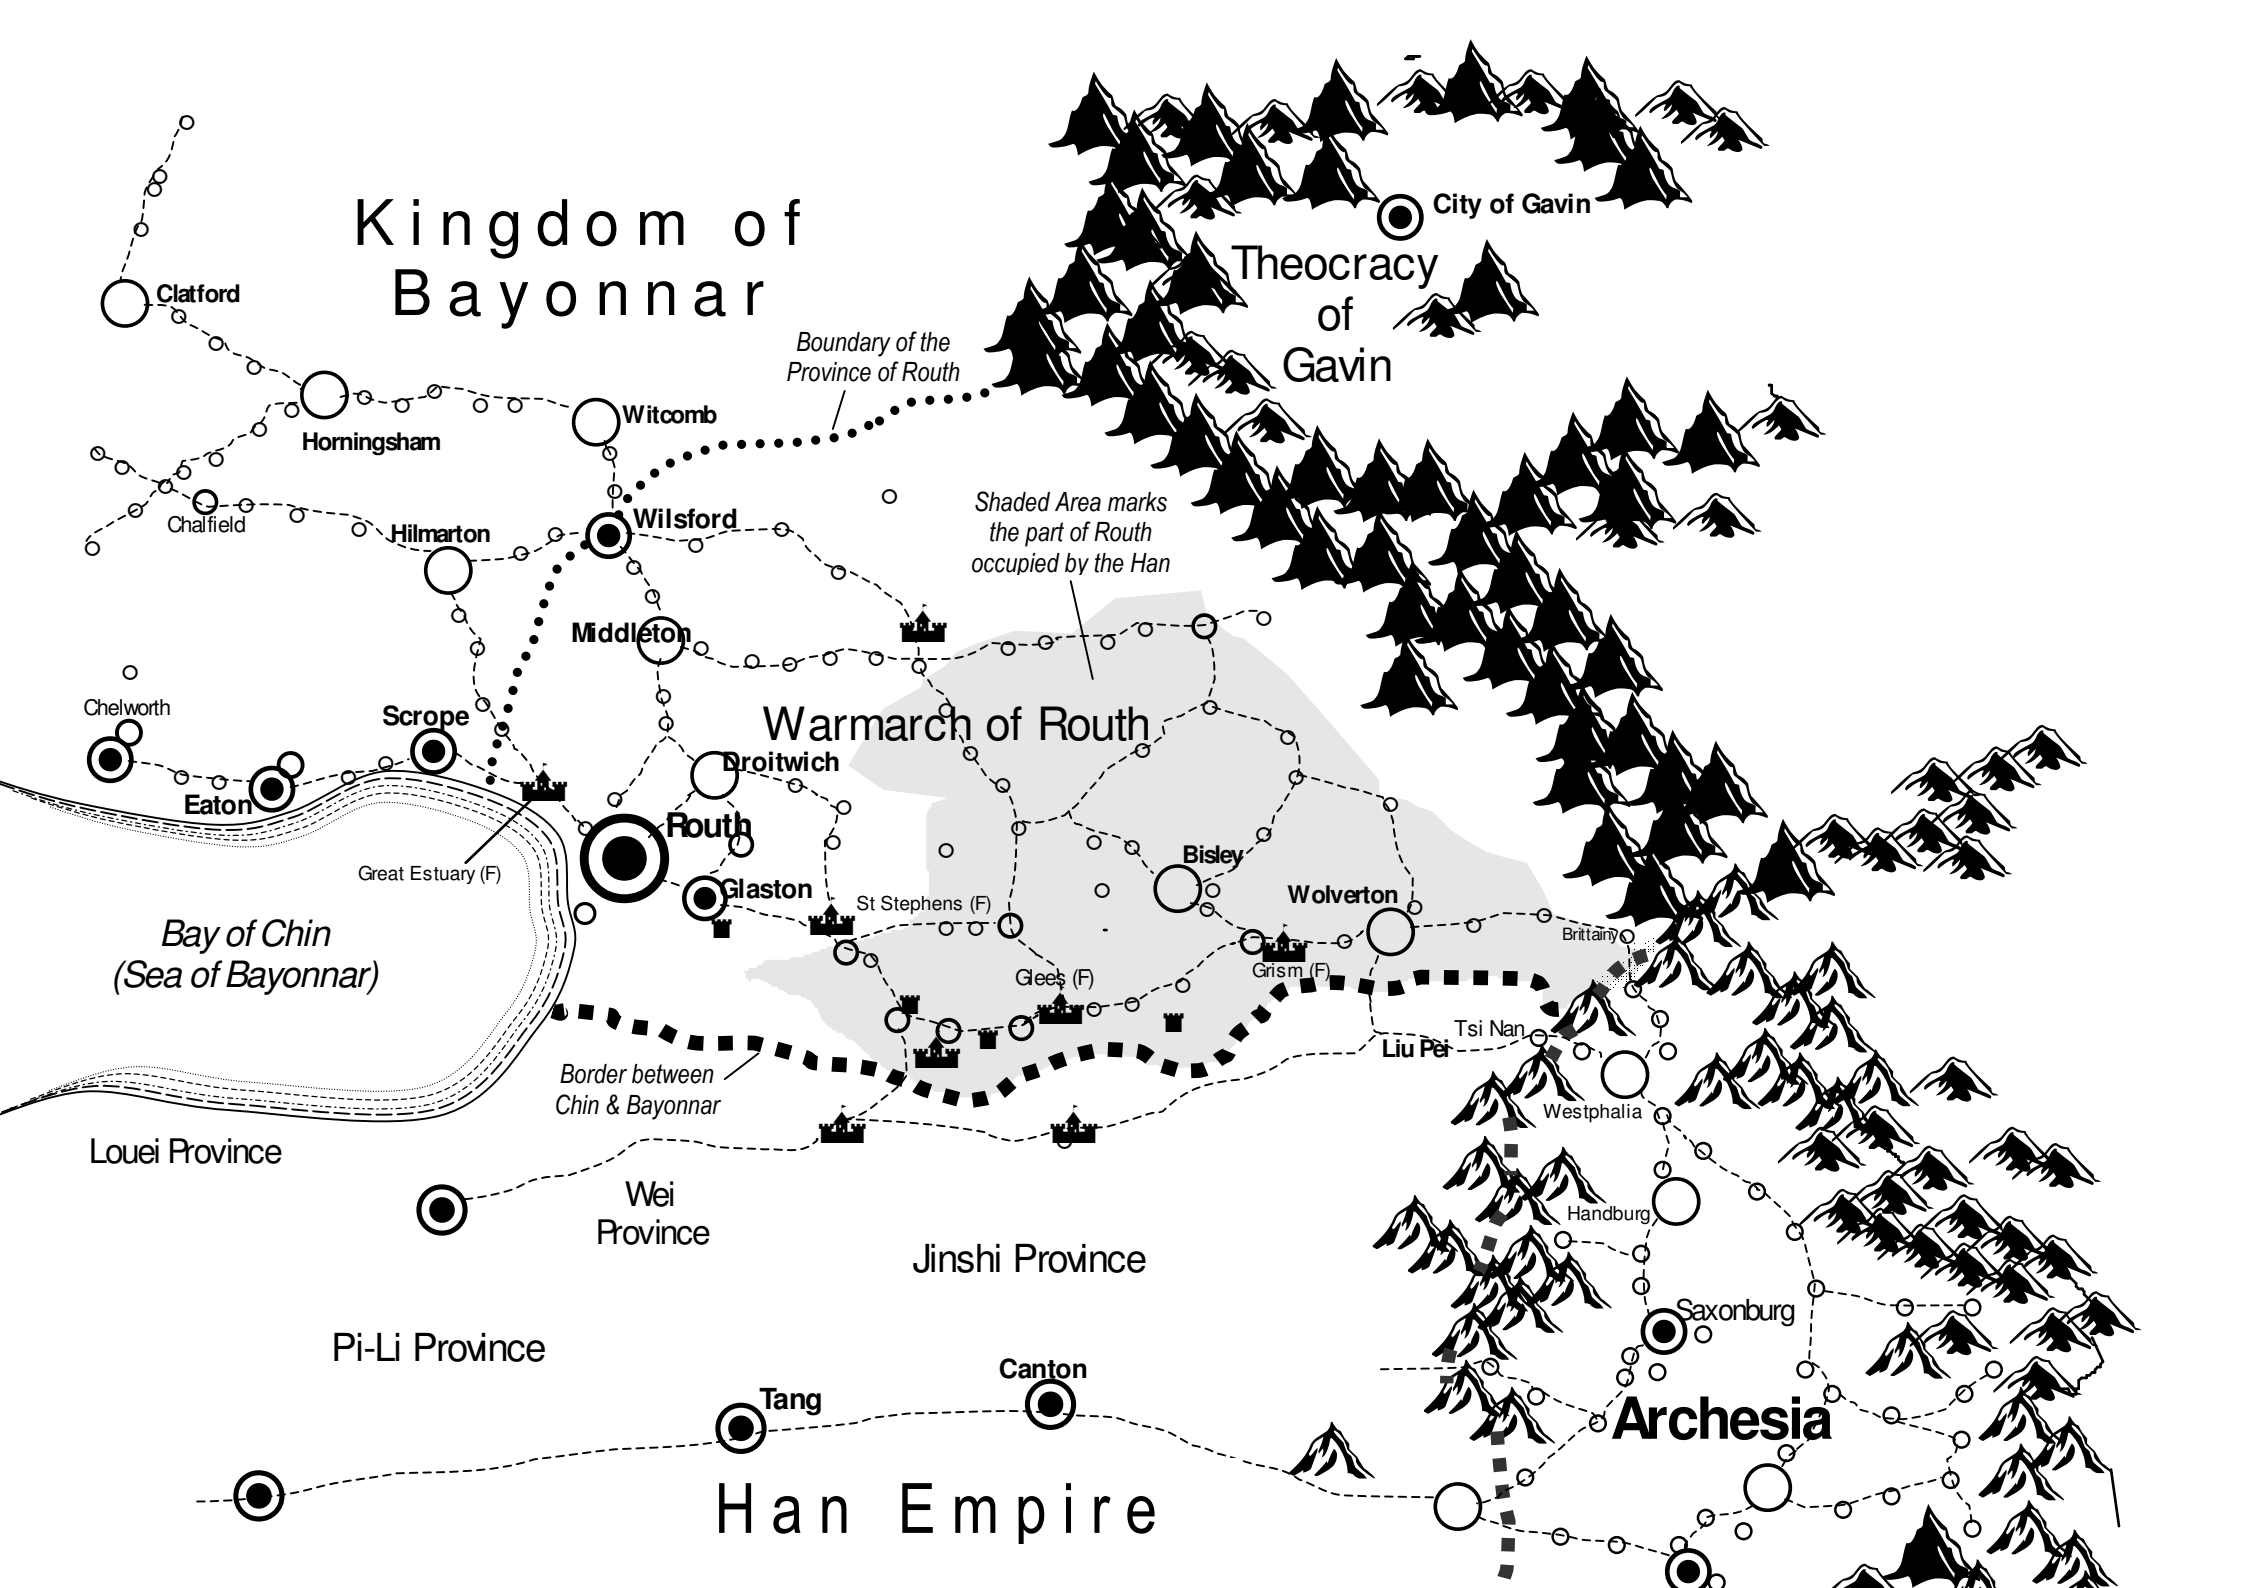

Kingdom of Ivo

Arcsis

Kingdom of Torp

Kingdom of Bayonnar

Warminster

Han Empire

Beiking

Aylesbury

Routh

Grand Duchy of Austereich

Saxonburg

Kingdom of Archesia

Kingdom of Bayonnar

Theocracy of Gavin

Boundary of the Province of Routh

Shaded Area marks the part of Routh occupied by the Han

Warmarch of Routh

Bay of Chin (Sea of Bayonnar)

Border between Chin & Bayonnar

Han Empire

City of Gavin

Clatford

Horningsham

Witcomb

Chalfield

Hilmarton

Wilsford

Middleton

Chelworth

Scrope

Eaton

Great Estuary (F)