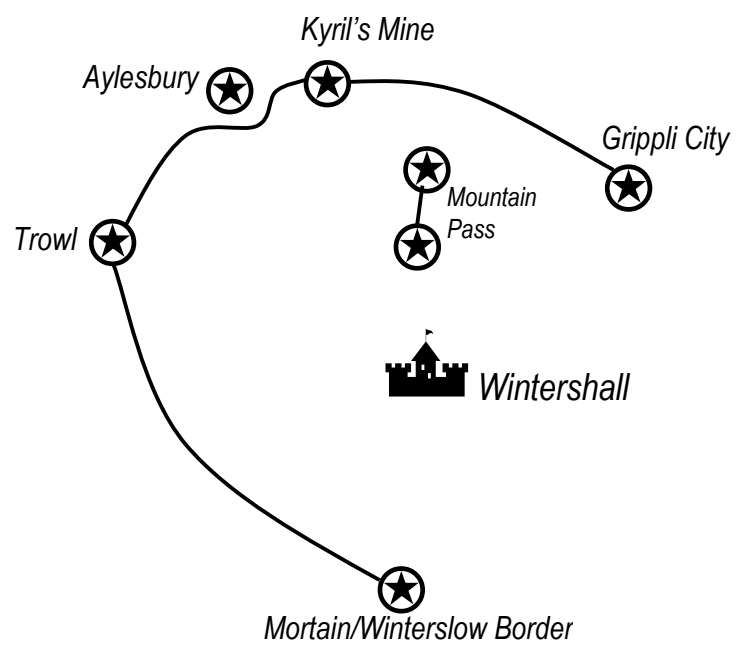

Kingdom of Ivo

Arcsis

Kingdom of Torp

Kingdom of Bayonnar

Warminster

Han Empire

Beiking

Aylesbury

Grippi City

Barony of Winterslow

Wintershall

Barony of Withersea

Duchy of Mortain

Mortain City

Mdreach Fens

Skenrith

Margrave of Skenrith

Caxton

Kingdom of Odo

Realm of the Russ

Kingdom of Drago

City of Gavin

Theocracy of Gavin

Province of Routh (Chovsel)

Routh

Grand Duchy of Austereich

Saxonburg

Kingdom of Archesia

Map of Merrin's Gateway Portals

The Palace of Wintershall