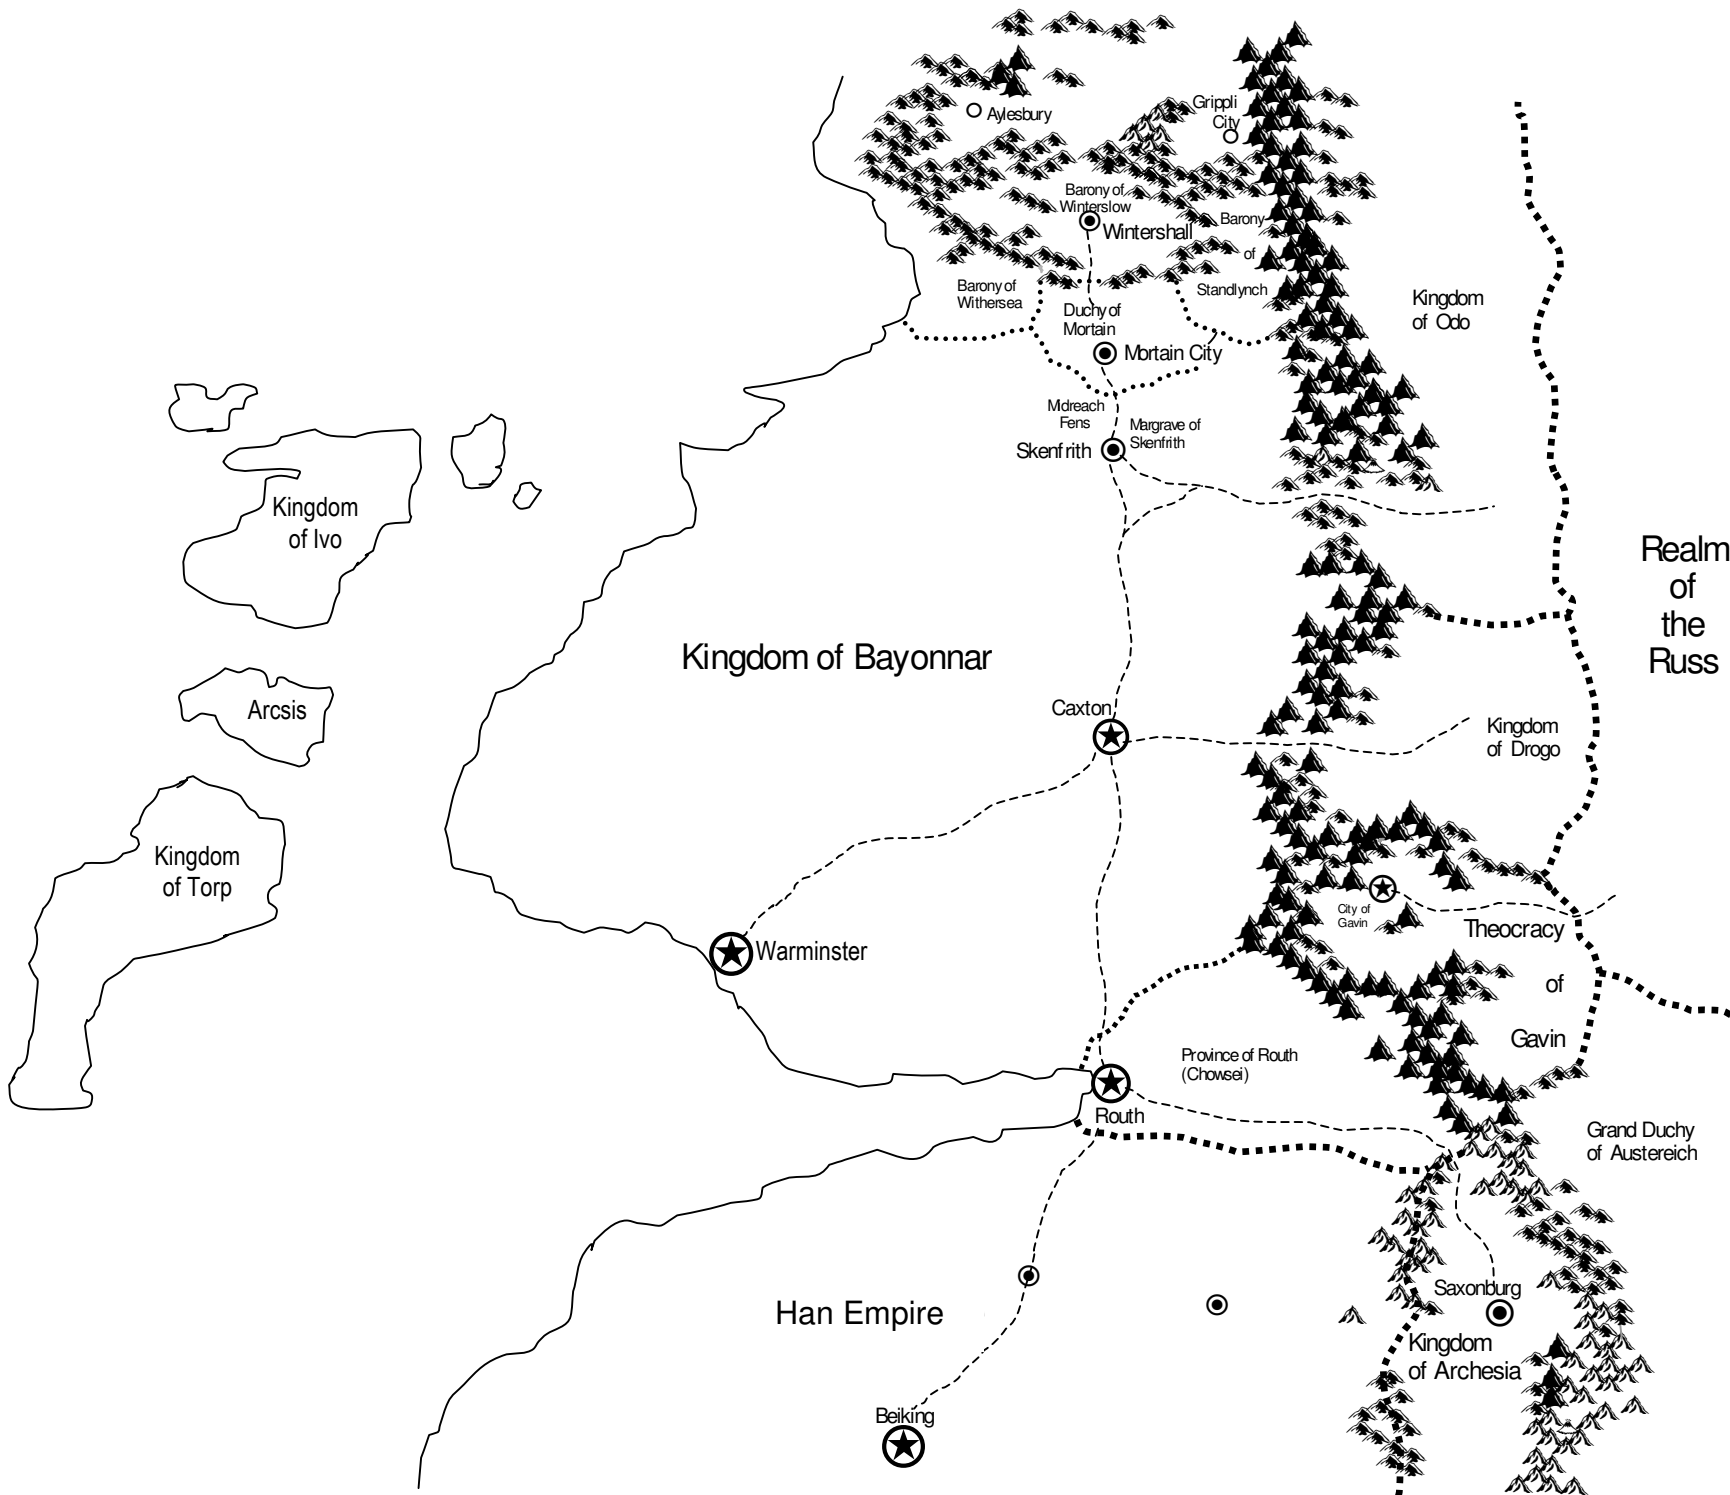

Icy Wastes

Western Ocean

Great Central Divide

Kyriil's Mine  
Dunnich  
Farley Spersold

Wyminton  
Remerham  
Illswell  
Crockham

Aylesbury

Giant's Keep  
Northmost

Twice Bailed  
Sugby  
Newtown

Ware

Quarley

Coatwell

Coatwell

Ailbury

Ware

Quarley

Northhold  
Barony of Standlynch

Kingdom Army Camp

Northhold

Rivershall  
Kingsword  
Windward  
Appleby  
Tannerswind

Clyst  
Longmarch  
Istltry  
Bremham  
Woodwyn  
Mugby  
Lewisham

Twice Bailed  
Sugby  
Newtown

Kingdom of Ivo

Arcsis

Kingdom of Torp

Kingdom of Bayonnar

Warminster

Han Empire

Beiking

Aylesbury

Grippli City

Barony of Winterslow

Wintershall